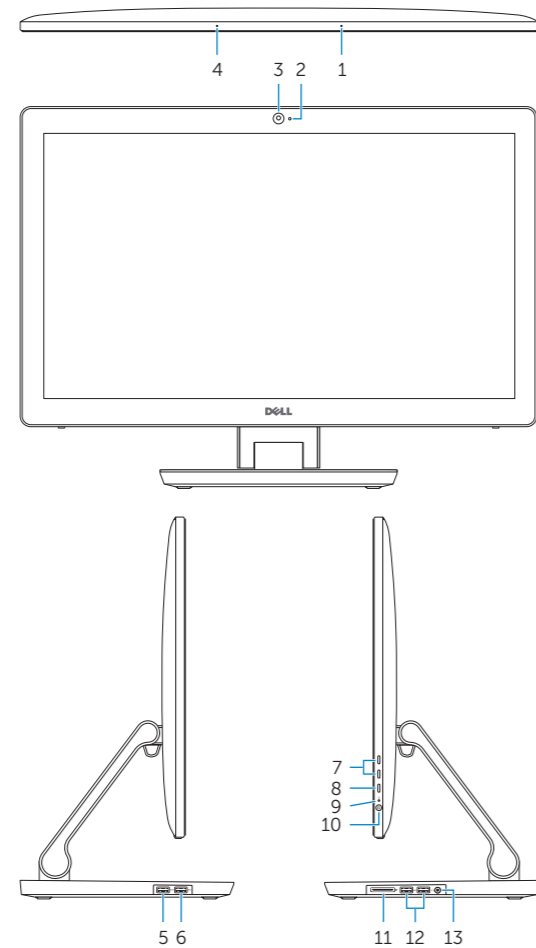

Features

Kenmerken | Funktionen | Funzioni

1. Right microphone
2. Camera-status light
3. Camera
4. Left microphone
5. USB 3.0 port (supports fast charging)
6. USB 3.0 port
7. Brightness control buttons (2)
8. Input-source selection/screen-off
9. Hard-drive activity light
10. Power button
11. Media-card reader
12. USB 3.0 ports (2)
13. Headset port
14. Audio-out port
15. Network port
16. USB 2.0 ports (2)
17. HDMI-out port
18. HDMI-in port
19. Power-adaptor port
20. Service Tag label